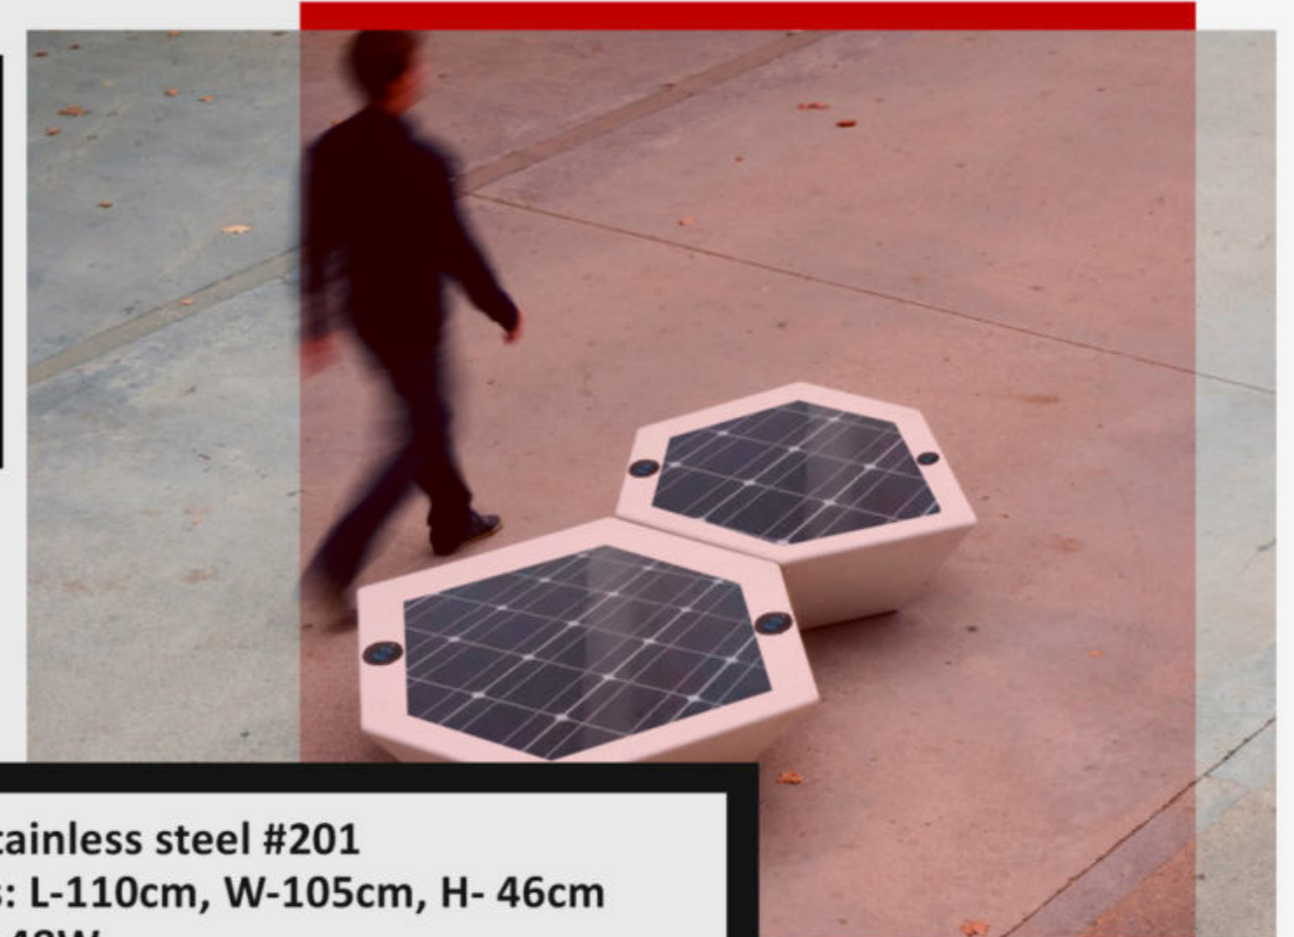

WYC1834

The price doesn't include our Smart Platform/APP
For more information about ADLIS SMART platform: service@adlissmart.com
sales@solarbenchchina.com

Material: Stainless steel #201
Dimensions: L-110cm, W-105cm, H- 46cm
Solar Panel:48W
Battery capacity: 12V, 30AH
Controller Type: MPPT
Weight: estimated 60kg
USB charging:
Number of ports: 2
Power (per port): 5V (2.1A)
Wireless charging: 1
Ambient: LED spot light
Bluetooth speaker: no
Wi-Fi: 4G/International router optional

OPTION: INDOOR WITHOUT SOLAR PANEL