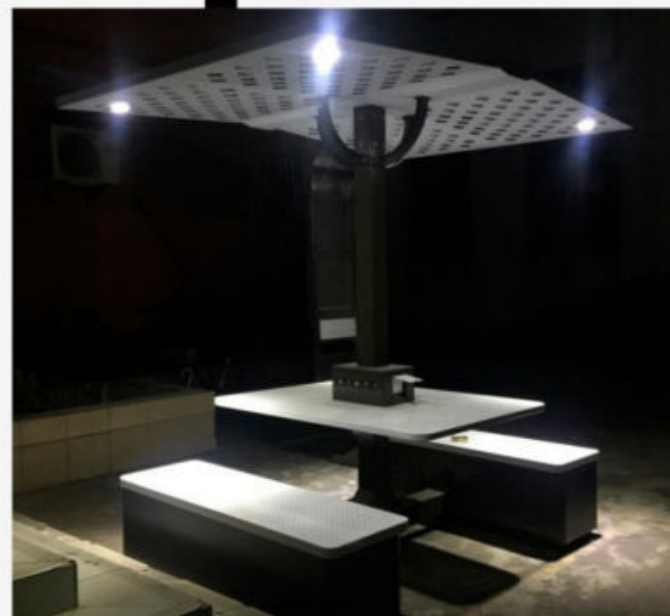

Doesn't include Our Smart Platform/APP

Option Total Smart City with our Platform/APP

For more information about ADLIS SMART platform: service@adlissmart.com

sales@solarbenchchina.com

SMART BENCH

WYC1844

Material: Stainless steel #201 + WPC wood
Dimensions: L-375cm, W-50cm, H-45cm
Weight: estimated 120kg
Ac power: 110V-220v/12v
Smart voice: optional
USB charging:
Number of ports: 4
Power (per port): 5V (2.1A)
Wireless charging: 4
Ambient: LED strip Light RGBW/
Warm White
Bluetooth speaker: 5v/12v
Wi-Fi: 4G/International router optional

Material: Stainless steel #201
Dimensions: L-110cm, W-105cm, H- 46cm
Solar Panel:48W
Battery capacity: 12V, 30AH
Controller Type: MPPT
Weight: estimated 60kg
USB charging:
Number of ports: 2
Power (per port): 5V (2.1A)
Wireless charging: 1
Ambient: LED spot light
Bluetooth speaker: no
Wi-Fi: 4G/International router optional

Material: Stainless steel #304 + WPC wood
Dimensions: L-194cm, W-71cm, H-30/81cm
Solar Panel:45W
Battery capacity: 12V, 30AH
Controller Type: MPPT
Weight: estimated 60kg
USB charging:
Number of ports: 2
Power (per port): 5V (2.1A)
Wireless charging: 1
Lighting:no
Bluetooth speaker: no
Wi-Fi: 4G/International router optional
OPTION: INDOOR WITHOUT SOLAR PANEL

SMART BENCH

WYC1829B

Material: Stainless steel #304
3 Plug Charger with
3 USB charger
AC power
Electric bike charging sockets
Bike Racks
Bike repair Kit
Air Pump

The price doesn't include our Smart Platform/APP
For more information about ADLIS SMART platform: service@adlissmart.com
sales@solarbenchchina.com