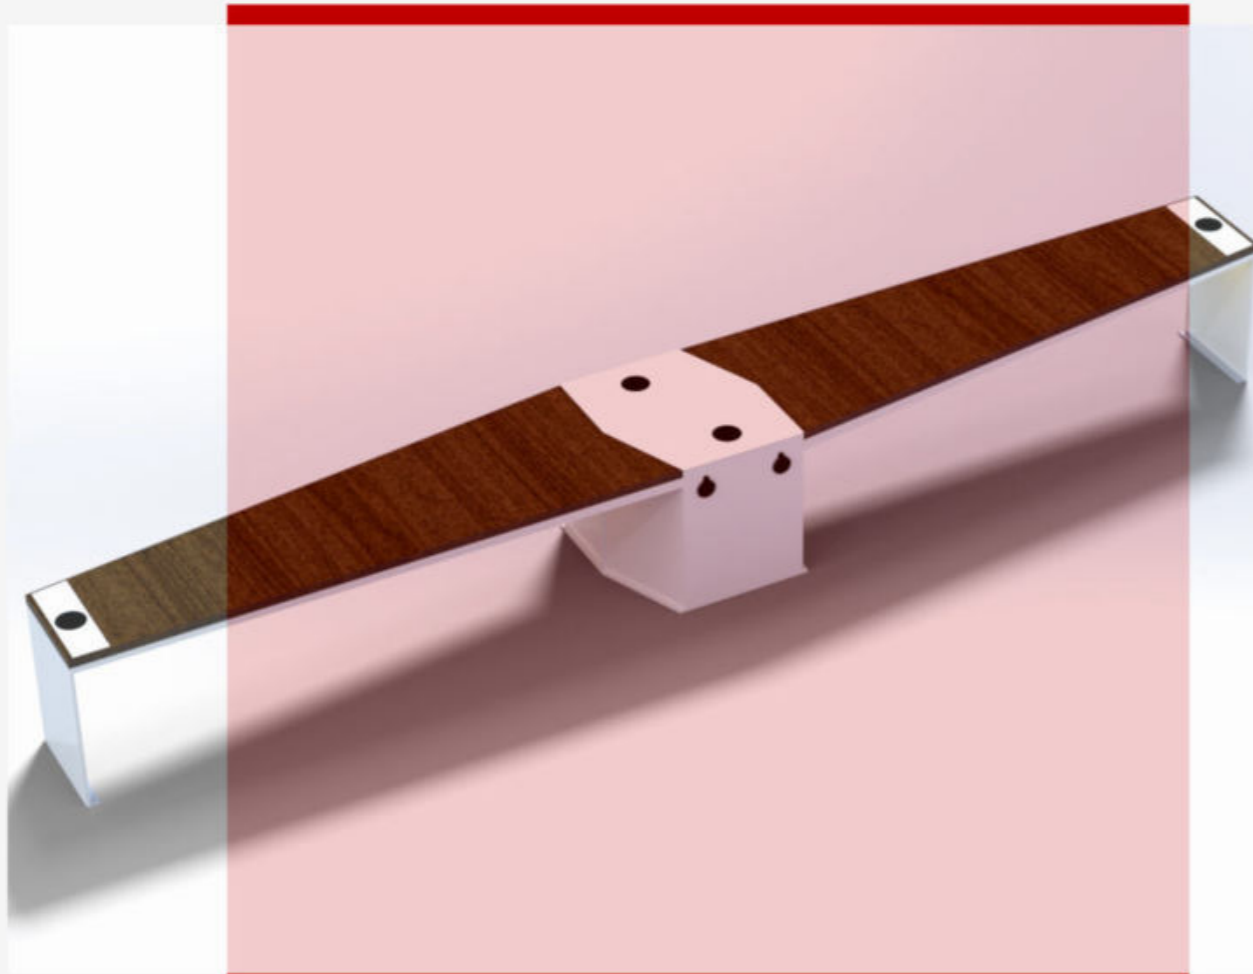

Doesn't include Our Smart Platform/APP

Option Total Smart City with our Platform/APP

For more information about ADLIS SMART platform: service@adlissmart.com

sales@solarbenchchina.com

SMART BENCH

WYC1844

Material: Stainless steel #201 + WPC wood
Dimensions: L-375cm, W-50cm, H-45cm
Weight: estimated 120kg
Ac power: 110V-220v/12v
Smart voice: optional
USB charging:
Number of ports: 4
Power (per port): 5V (2.1A)
Wireless charging: 4
Ambient: LED strip Light RGBW/
Warm White
Bluetooth speaker: 5v/12v
Wi-Fi: 4G/International router optional