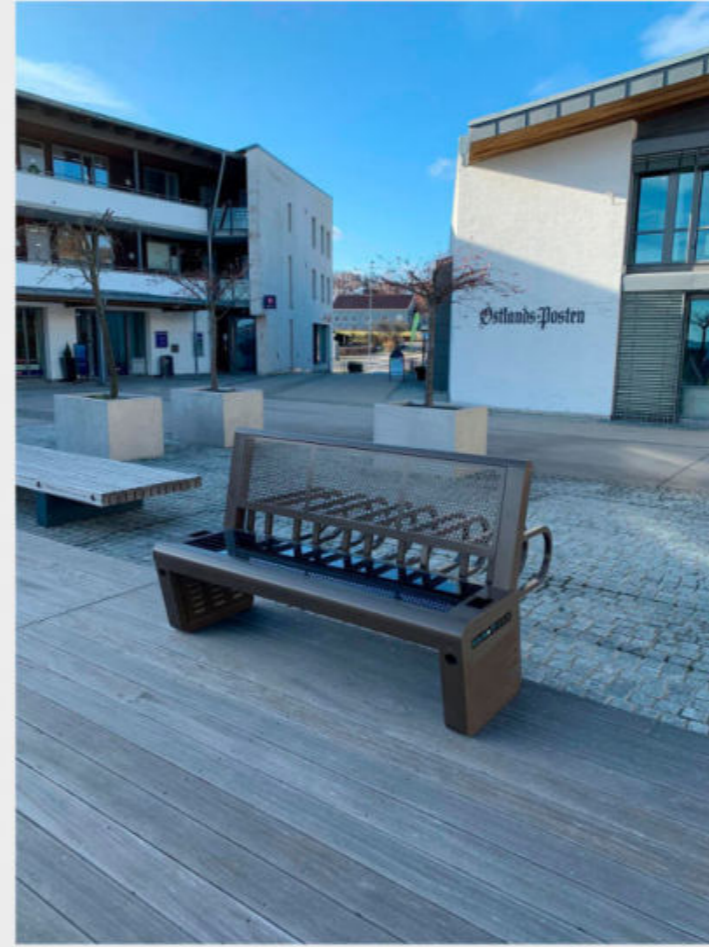

Phone: +4 0747058458
<https://www.urban-tech.ro>